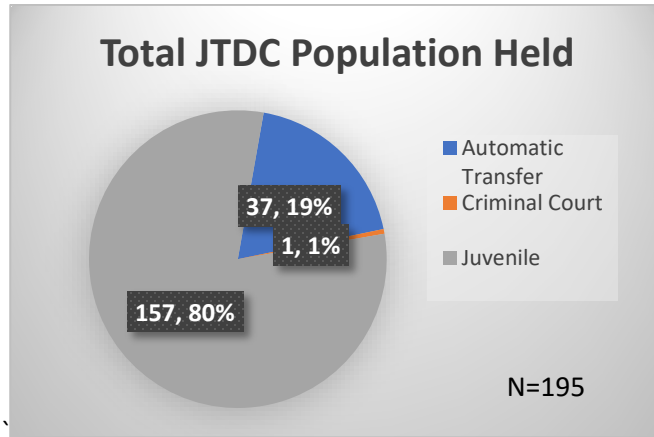

Daily Data Dashboard – June 15, 2023
Demographics for JTDC Population
Thursday Morning Midnight Count

Total # of probation Involved youth¹: 1,223

¹ Probation Active: Any youth who is pending sentencing with an active social history, has been formally placed on probation or supervision with Cook County Juvenile Probation on the date of the report.

*Age, Gender and Race for Criminal Court population (N=1) is not represented in this report.

Data sources: cFive Supervisor – Probation Population and RMIS – JTDC Population

Daily Data Dashboard – June 15, 2023
Demographics for JTDC Population
Thursday Morning Midnight Count