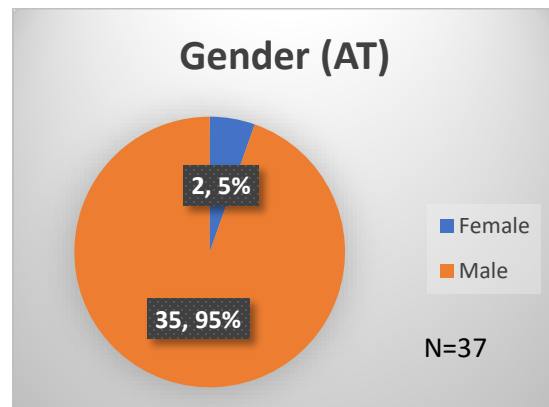

Daily Data Dashboard – June 15, 2023
Demographics for JTDC Population
Thursday Morning Midnight Count

Total # of probation Involved youth¹: 1,223

¹ Probation Active: Any youth who is pending sentencing with an active social history, has been formally placed on probation or supervision with Cook County Juvenile Probation on the date of the report.

*Age, Gender and Race for Criminal Court population (N=1) is not represented in this report.

Data sources: cFive Supervisor – Probation Population and RMIS – JTDC Population

Daily Data Dashboard – June 15, 2023
Demographics for JTDC Population
Thursday Morning Midnight Count