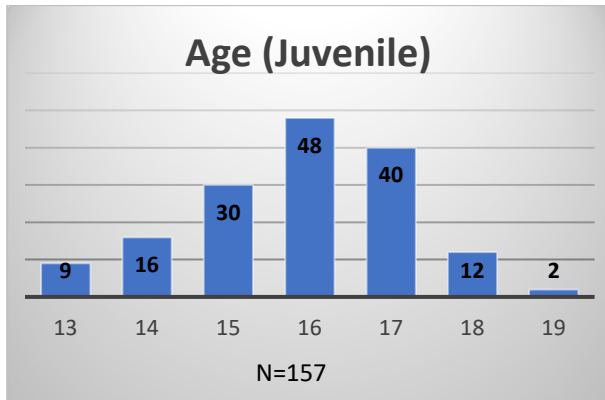

Daily Data Dashboard – June 15, 2023
Demographics for JTDC Population
Thursday Morning Midnight Count

Total # of probation Involved youth¹: 1,223

¹ Probation Active: Any youth who is pending sentencing with an active social history, has been formally placed on probation or supervision with Cook County Juvenile Probation on the date of the report.

*Age, Gender and Race for Criminal Court population (N=1) is not represented in this report.

Data sources: cFive Supervisor – Probation Population and RMIS – JTDC Population

Daily Data Dashboard – June 15, 2023
Demographics for JTDC Population
Thursday Morning Midnight Count