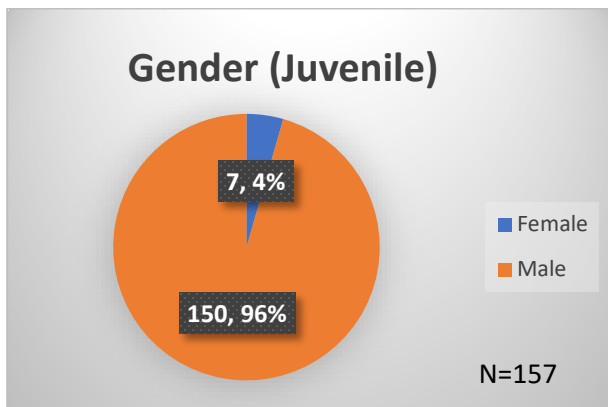

Daily Data Dashboard – June 15, 2023
Demographics for JTDC Population
Thursday Morning Midnight Count

Total # of probation Involved youth¹: 1,223

¹ Probation Active: Any youth who is pending sentencing with an active social history, has been formally placed on probation or supervision with Cook County Juvenile Probation on the date of the report.

*Age, Gender and Race for Criminal Court population (N=1) is not represented in this report.

Data sources: cFive Supervisor – Probation Population and RMIS – JTDC Population

Daily Data Dashboard – June 15, 2023
Demographics for JTDC Population
Thursday Morning Midnight Count