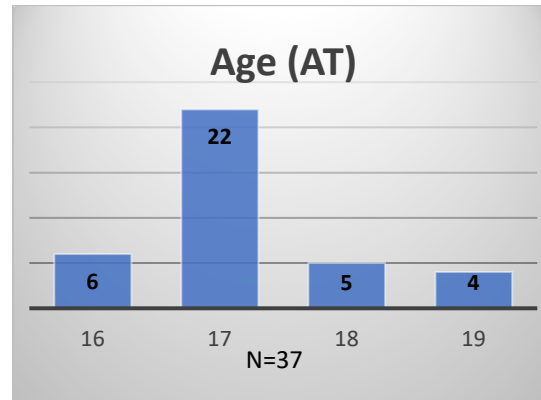

Daily Data Dashboard – June 15, 2023
Demographics for JTDC Population
Thursday Morning Midnight Count

Total # of probation Involved youth¹: 1,223

¹ Probation Active: Any youth who is pending sentencing with an active social history, has been formally placed on probation or supervision with Cook County Juvenile Probation on the date of the report.

*Age, Gender and Race for Criminal Court population (N=1) is not represented in this report.

Data sources: cFive Supervisor – Probation Population and RMIS – JTDC Population

Daily Data Dashboard – June 15, 2023
Demographics for JTDC Population
Thursday Morning Midnight Count